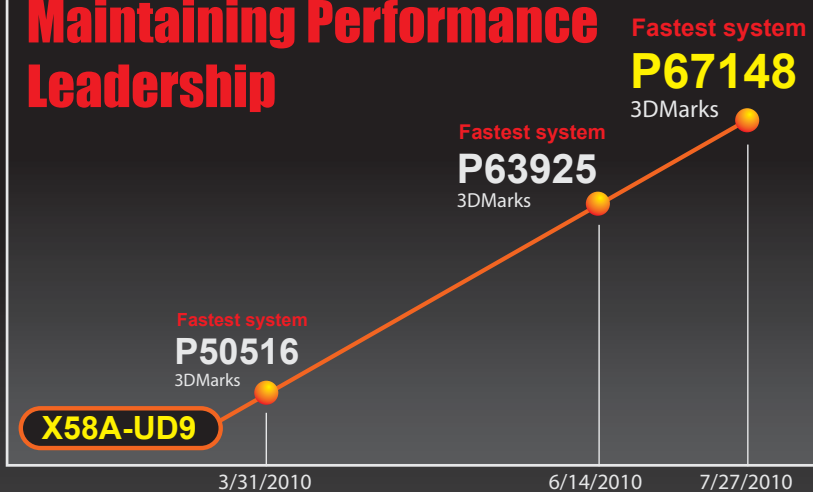

Maintaining Performance Leadership

Fastest Dream Machine Configuration

Suggested Components List

CPU	Intel Core i7 980X	HDD	OCZ vertex 2 *6, Crucial RealSSD C300 256GB*6
MB	GIGABYTE X58A-UD9	Power Supply	Antec 1200w OC, Silverstone Strider ST1500
Graphics	NVIDIA GTX 480 4Way SLI ATI Radeon HD 5870 4WAY CrossfireX	CPU cooler	Thermaltake Frio, Coolermaster Aquagate Max, Thermalright Venomous X
Memory	GSkill F3-18400CL8T-6GBPIS (DDR3-2300C8), Corsair CMGTX2 2250MHz 2GB*3, ADATA Plus series DDR3-1866+ 2GB*3	Chassis	Lian-Li ARMORSUIT PC-P80R, Thermaltake VH6000BWS, Silverstone SST-RV01B-W (black+ window) Coolermaster HAF X (RC-942-KKN1)

Not all components may be available at all retail shops. Please confirm with your dealer prior to purchase.